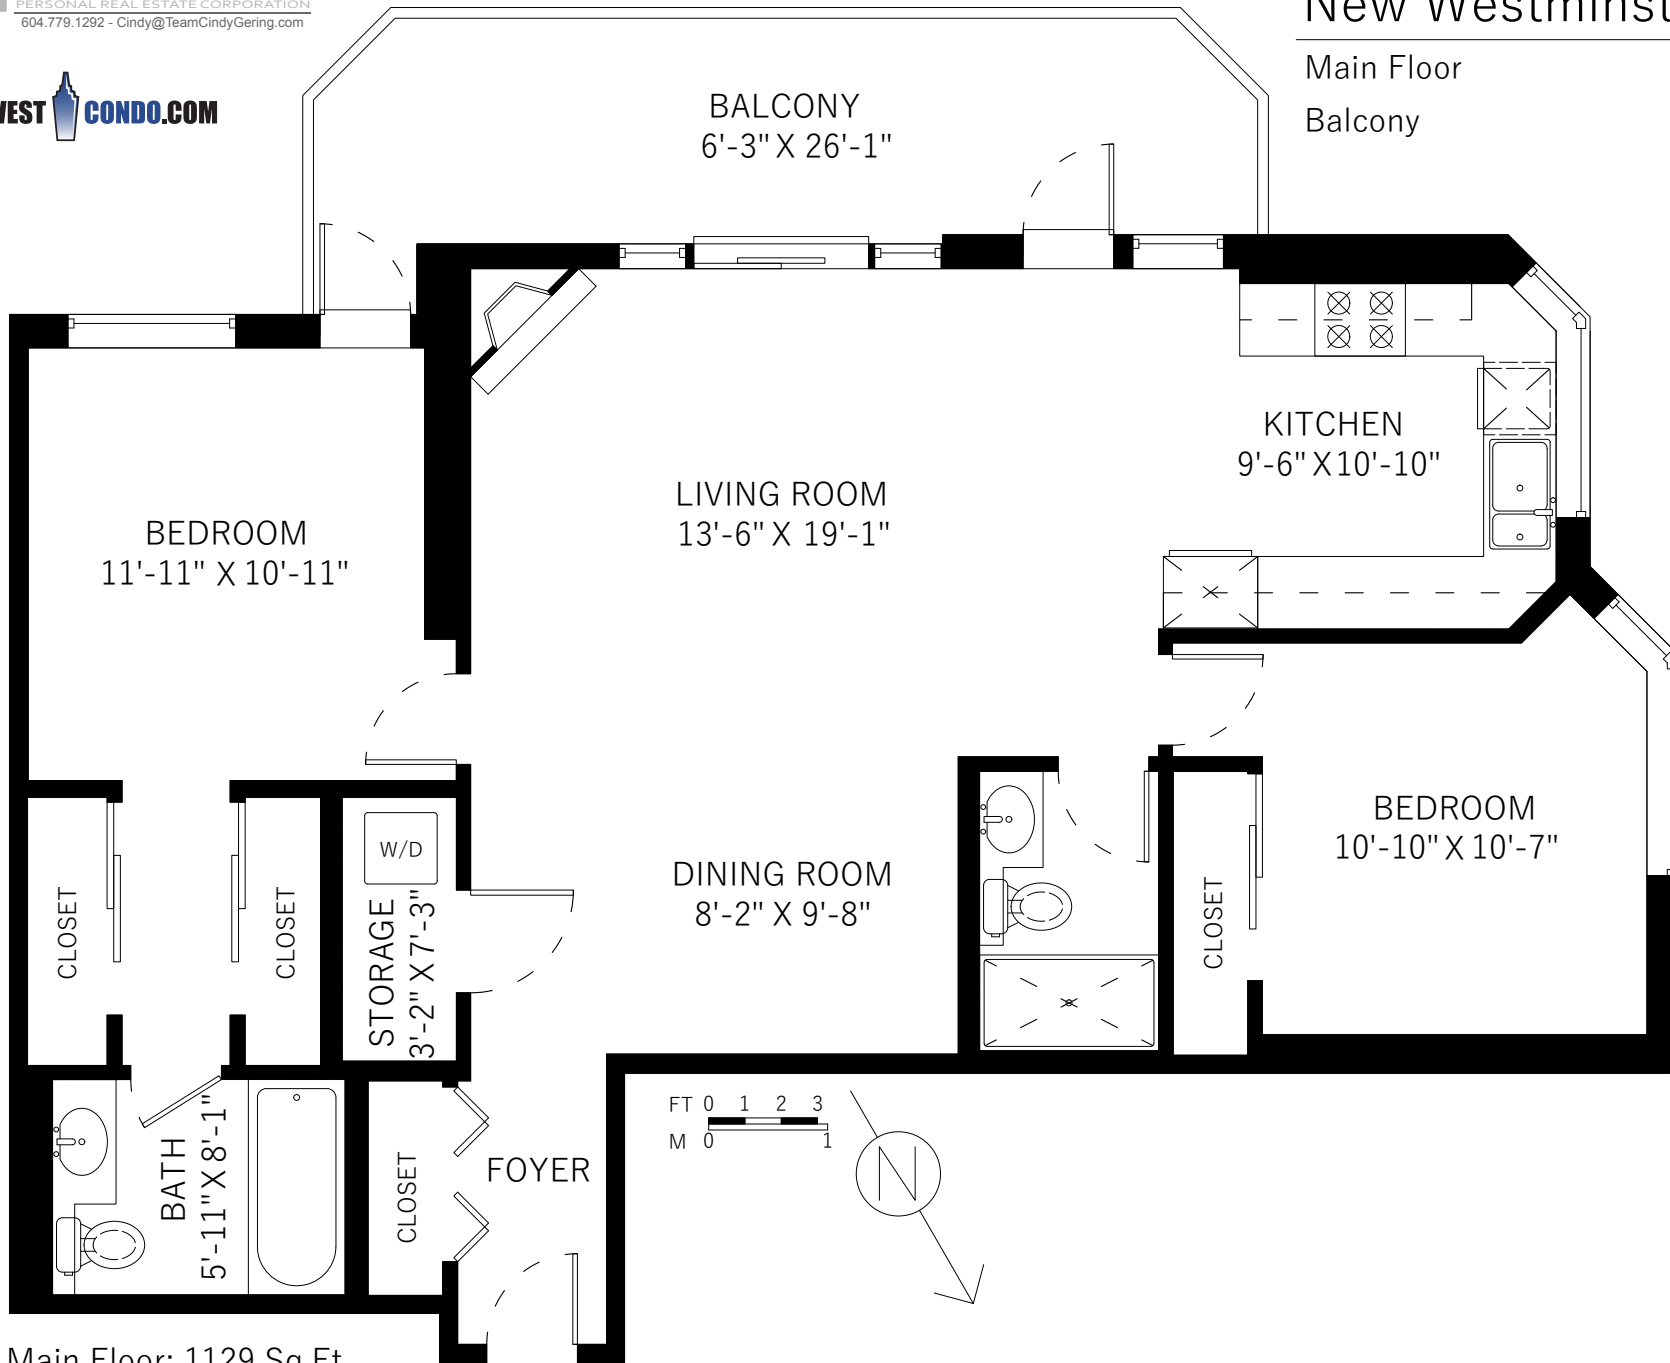

Main Floor	1129 SQ.FT.
Balcony	185 SQ.FT.

Main Floor: 1129 Sq.Ft.
 Ceiling Height: 8'

Floor plan not suitable for architectural/construction purposes. ANSI Z765 standard used to calculate square footage. Buyer to verify.