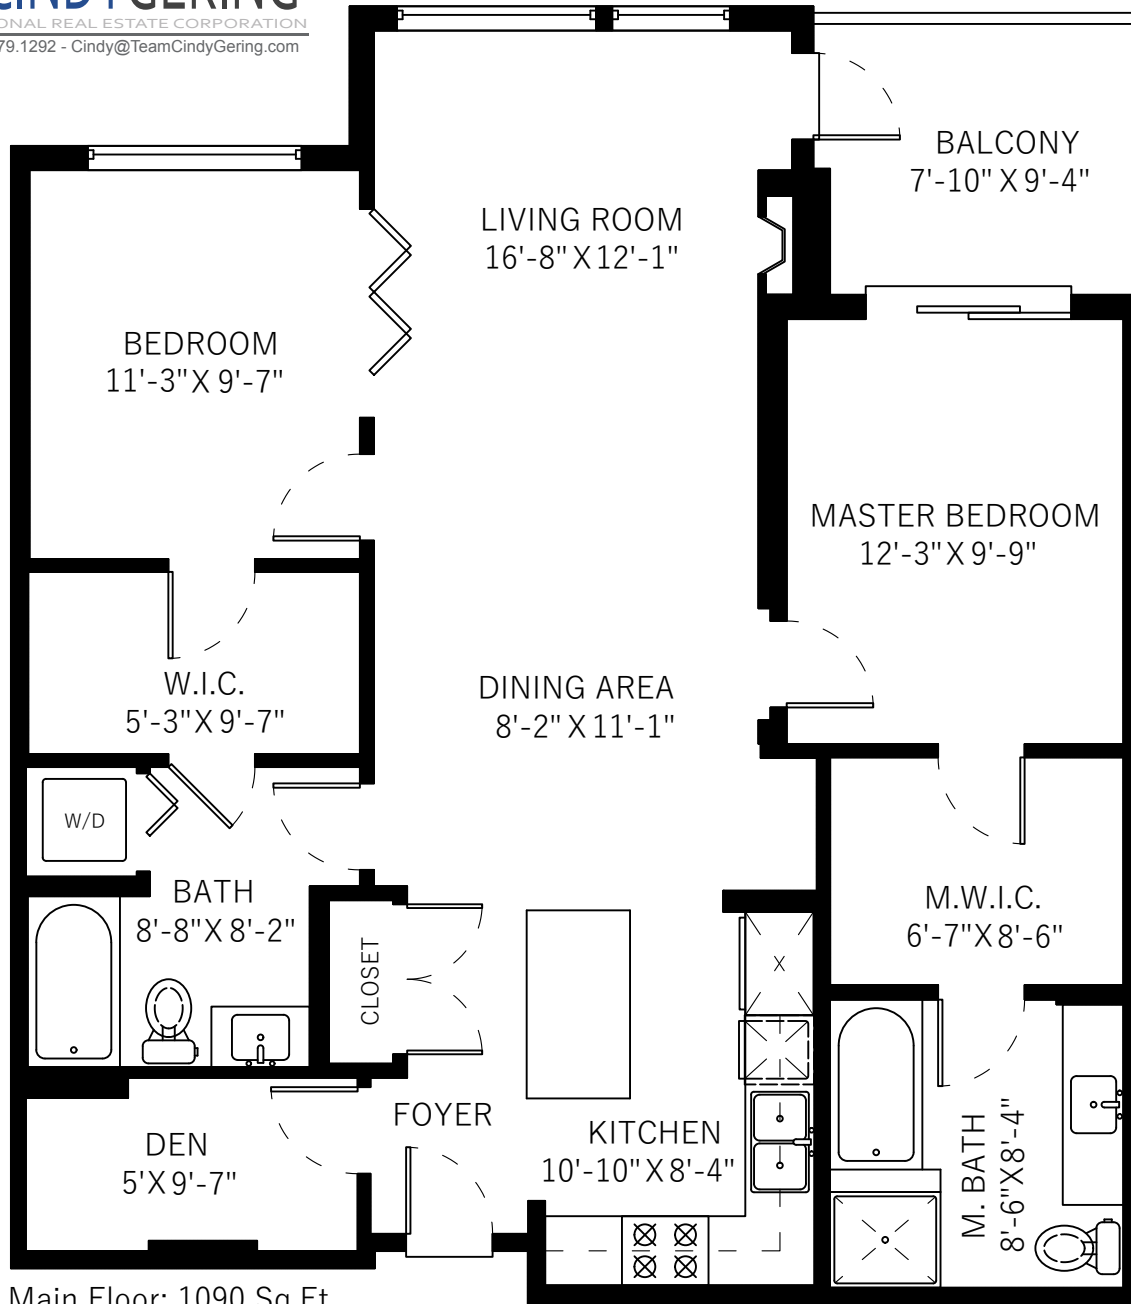

Main Floor	1090 SQ.FT.
Balcony	77 SQ.FT.

Main Floor: 1090 Sq.Ft.
 Ceiling Height: 9'-9"