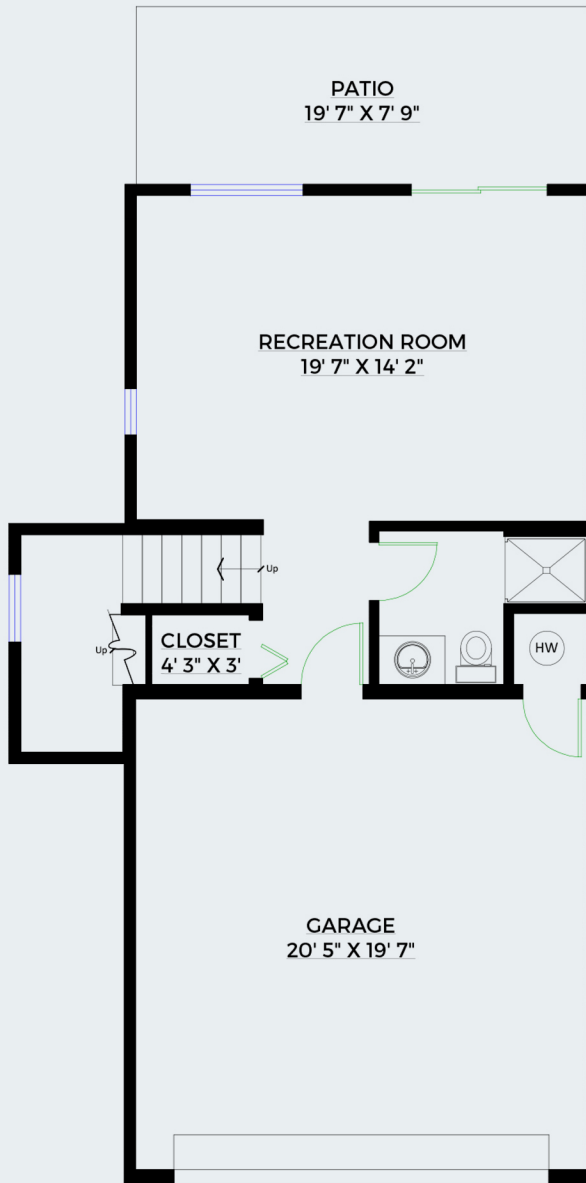

33-10605 DELSOM CRES
3 BED | 3.5 BATH
TOTAL SQFT: 2,333
R2086327

LOWER LEVEL
 Floor Area: 497 Sq. Ft.

MAIN LEVEL
 Floor Area: 920 Sq. Ft.

UPPER LEVEL
 Floor Area: 916 Sq. Ft.

CARLO BUSTAMANTE
 PERSONAL REAL ESTATE CORPORATION
 604.807.8177