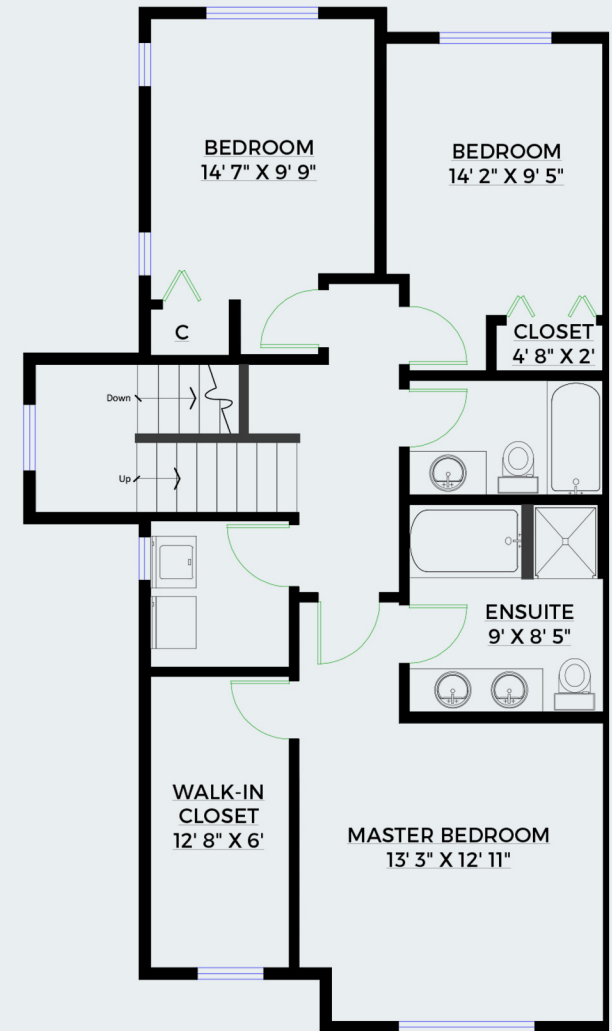

33-10605 DELSOM CRES
3 BED | 3.5 BATH
TOTAL SQFT: 2,333
R2086327

LOWER LEVEL
 Floor Area: 497 Sq. Ft.

MAIN LEVEL
 Floor Area: 920 Sq. Ft.

UPPER LEVEL
 Floor Area: 916 Sq. Ft.

CARLO BUSTAMANTE
 PERSONAL REAL ESTATE CORPORATION
 604.807.8177