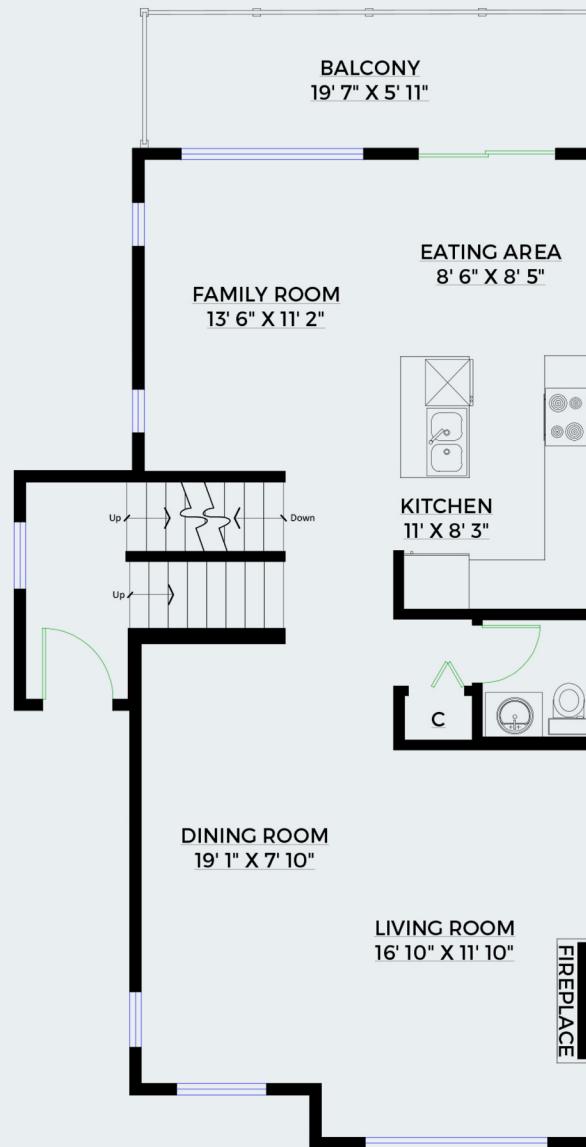

33-10605 DELSOM CRES
3 BED | 3.5 BATH
TOTAL SQFT: 2,333
R2086327

LOWER LEVEL
 Floor Area: 497 Sq. Ft.

MAIN LEVEL
 Floor Area: 920 Sq. Ft.

UPPER LEVEL
 Floor Area: 916 Sq. Ft.

CARLO BUSTAMANTE
 PERSONAL REAL ESTATE CORPORATION
 604.807.8177