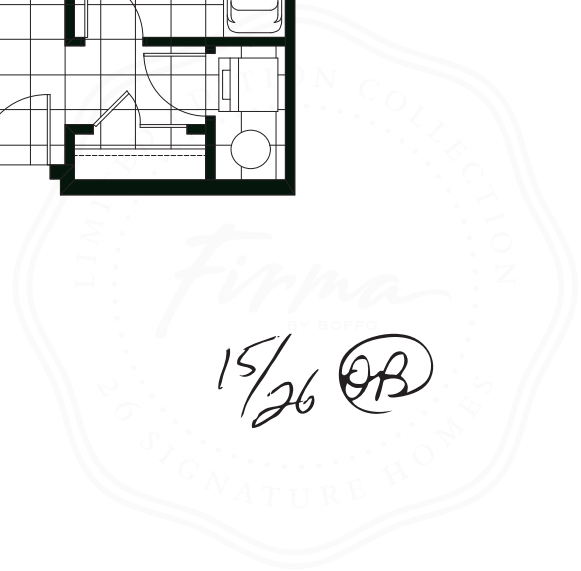

26

SIGNATURE HOMES

Limited Edition
Collection

SUITE 402

2 Bedroom + Den

Indoor living	1,081 sqft
Outdoor living	129 sqft
Total	1,210 sqft

Please refer to disclosure statement for specific offering details. E. & O. E.