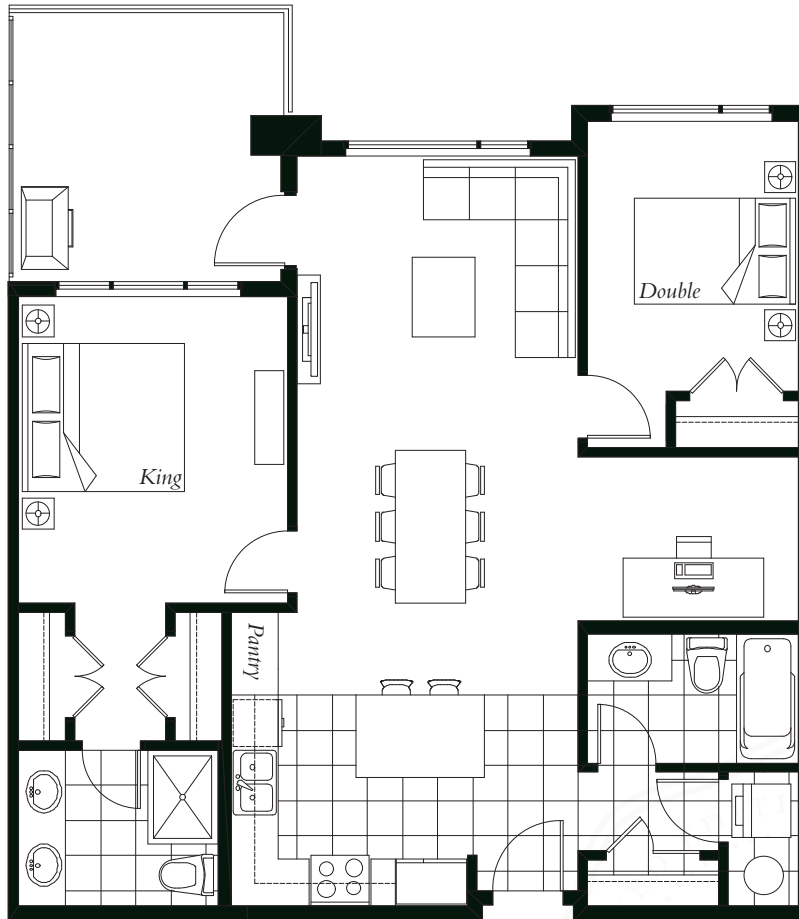

26

SIGNATURE HOMES

Limited Edition
Collection

SUITE 402

2 Bedroom + Den

Indoor living	1,081 sqft
Outdoor living	129 sqft
Total	1,210 sqft

Please refer to disclosure statement for specific offering details. E. & O. E.