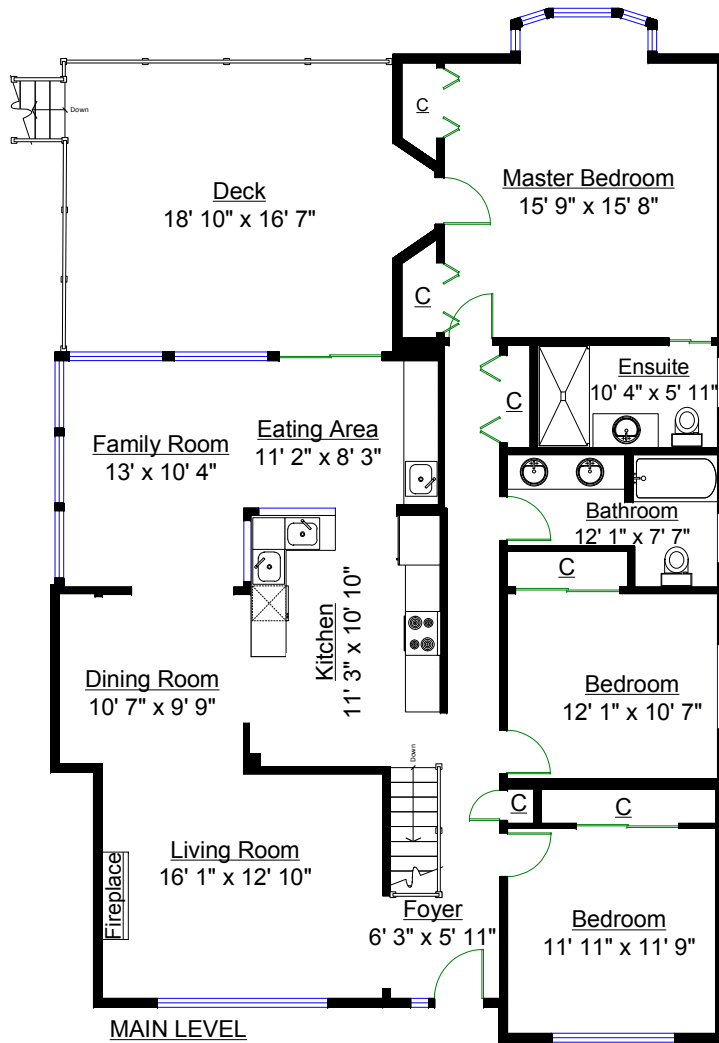

4850 Portland Street, Burnaby

Leslie Gray
604-833-7780

Totals**

Main Level:	1,774 sq. ft.
Lower Level:	1,773 sq. ft.
TOTAL(FIN.):	3,547 sq. ft.
Cellar:	41 sq. ft.
GRAND TOTAL:	3,588 sq. ft.

Other Areas

Deck:	325 sq. ft.
Patio:	735 sq. ft.
Garage:	388 sq. ft.
TOTAL:	1,448 sq. ft.