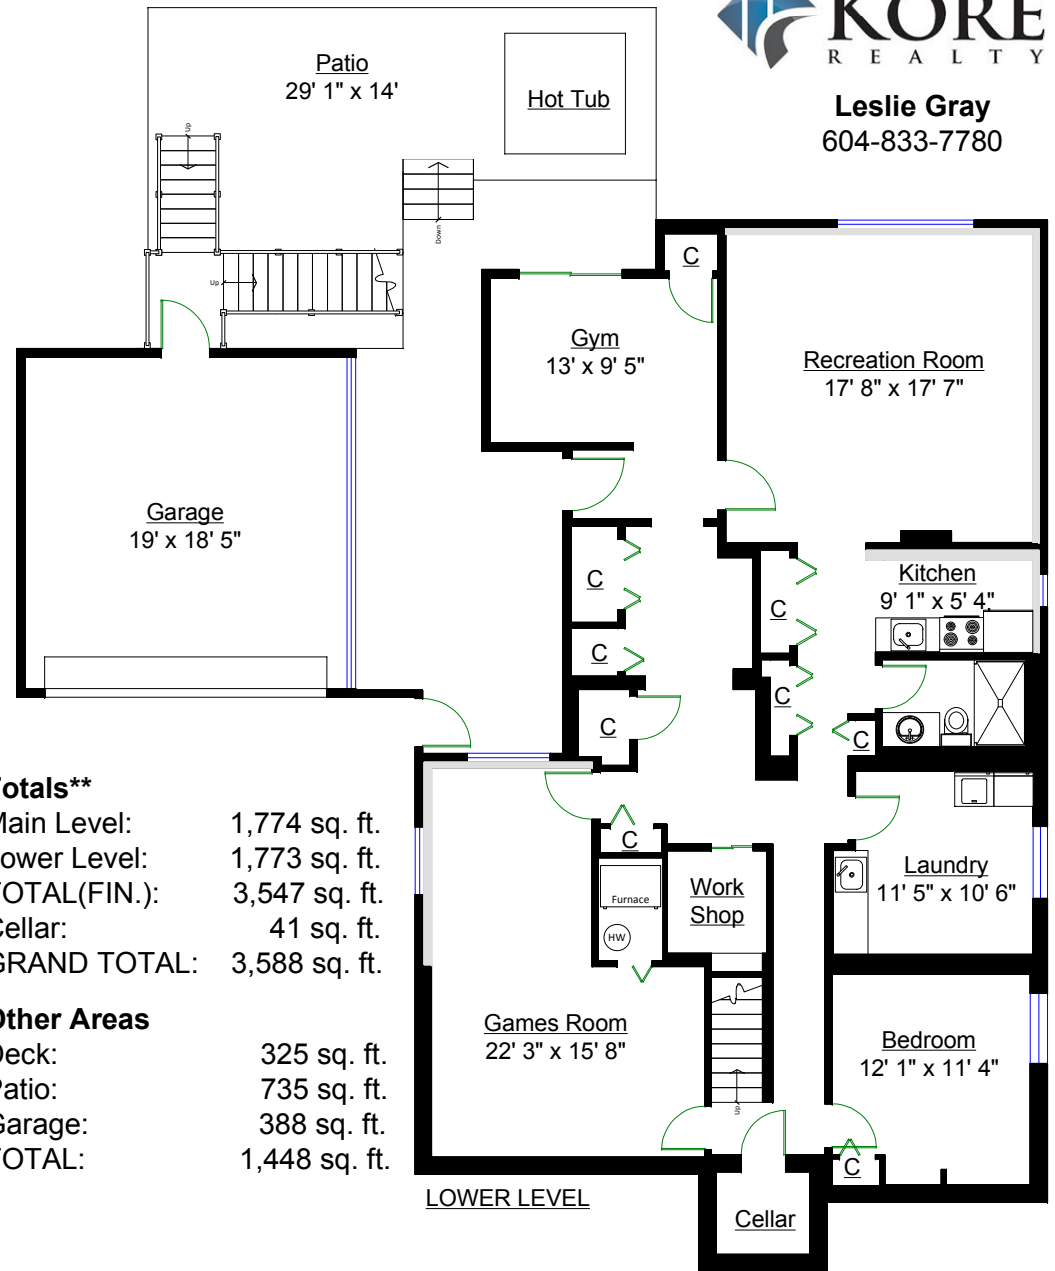

4850 Portland Street, Burnaby

Leslie Gray
604-833-7780

Totals**

Main Level:	1,774 sq. ft.
Lower Level:	1,773 sq. ft.
TOTAL(FIN.):	3,547 sq. ft.
Cellar:	41 sq. ft.
GRAND TOTAL:	3,588 sq. ft.

Other Areas

Deck:	325 sq. ft.
Patio:	735 sq. ft.
Garage:	388 sq. ft.
TOTAL:	1,448 sq. ft.