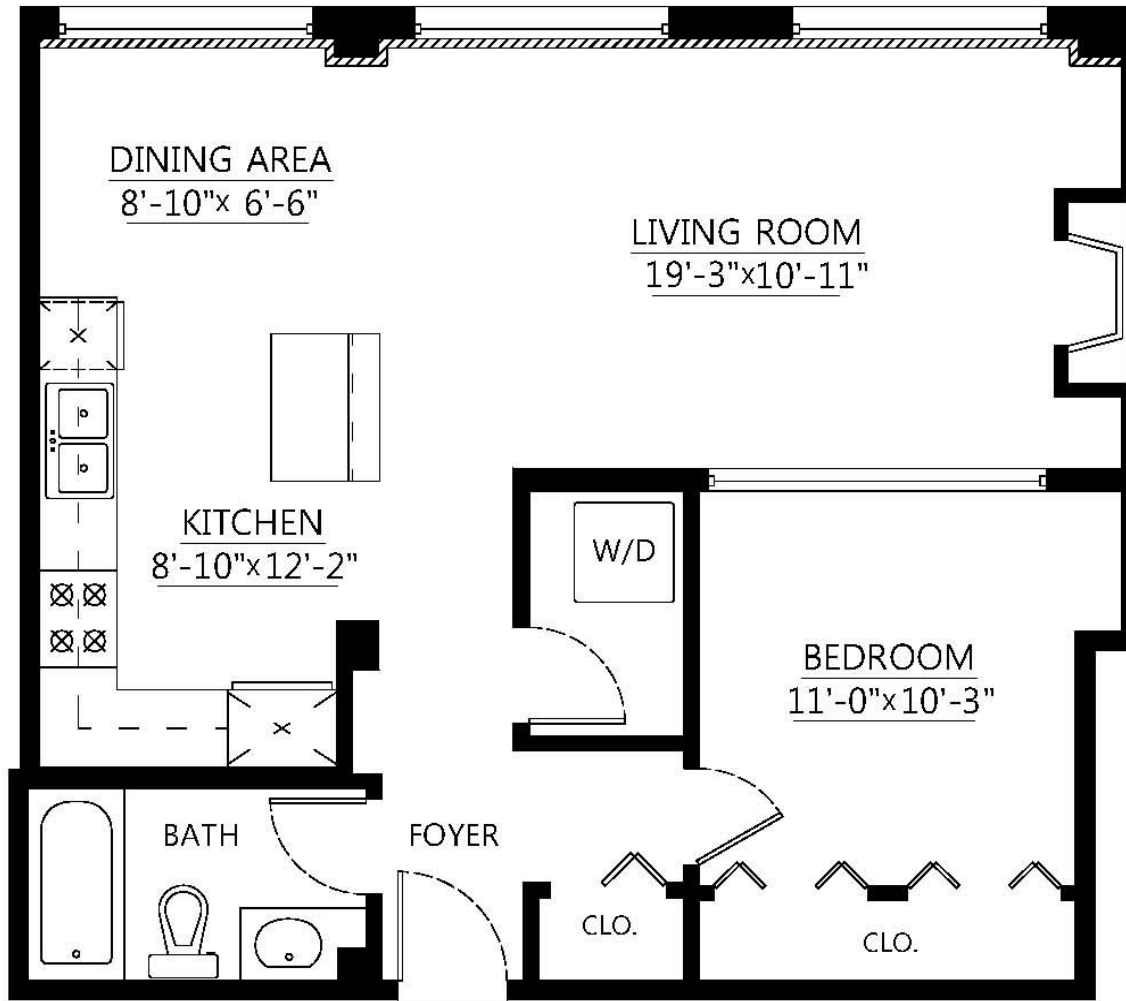

**Cindy Gering**  
Personal Real Estate Corporation  
**Team Cindy Gering**  
604-779-1292  
cindy@teamcindygering.com

**#310-549 Columbia St**  
**New Westminster, B.C.**  
Main Floor: 741 sq.ft.

Main Floor Plan  
Floor Area: 741 sq.ft.

The above floor area has been measured by a professional floorplan technician. According to the strata plan for this unit the floor area is 724 Sq.Ft.