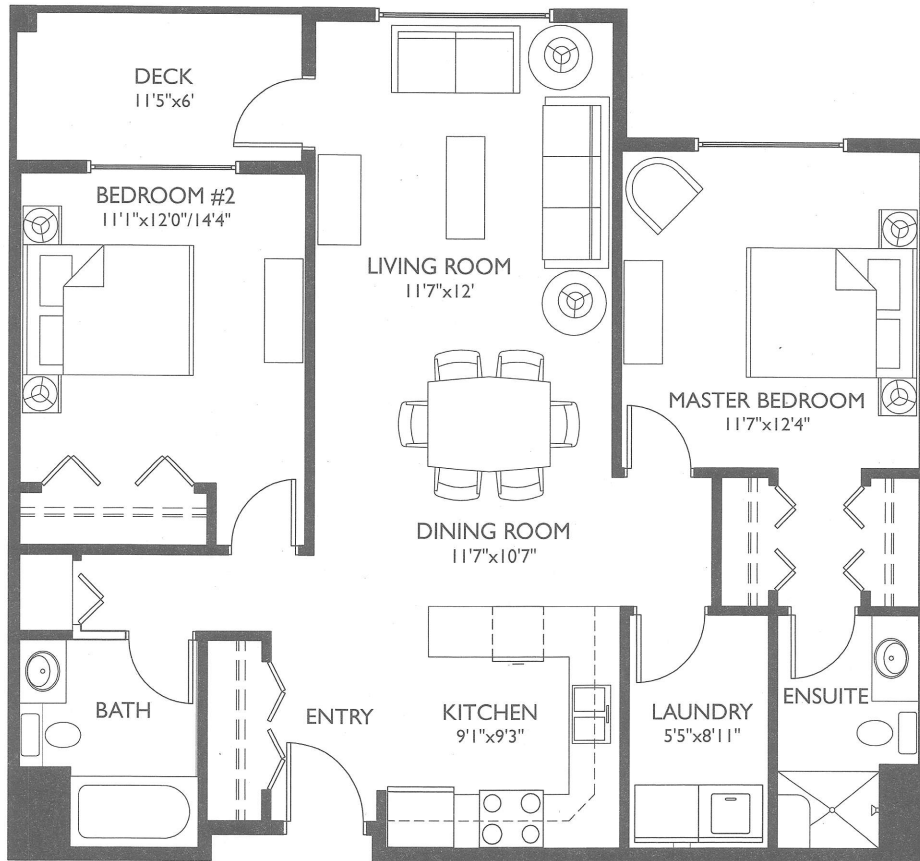

BISHOP'S CONDOMINIUM

2 BEDROOM
2 BATH
1,053 SQ.FT.

LEGACY

FIRST FLOOR

SECOND AND THIRD FLOOR

FOURTH FLOOR